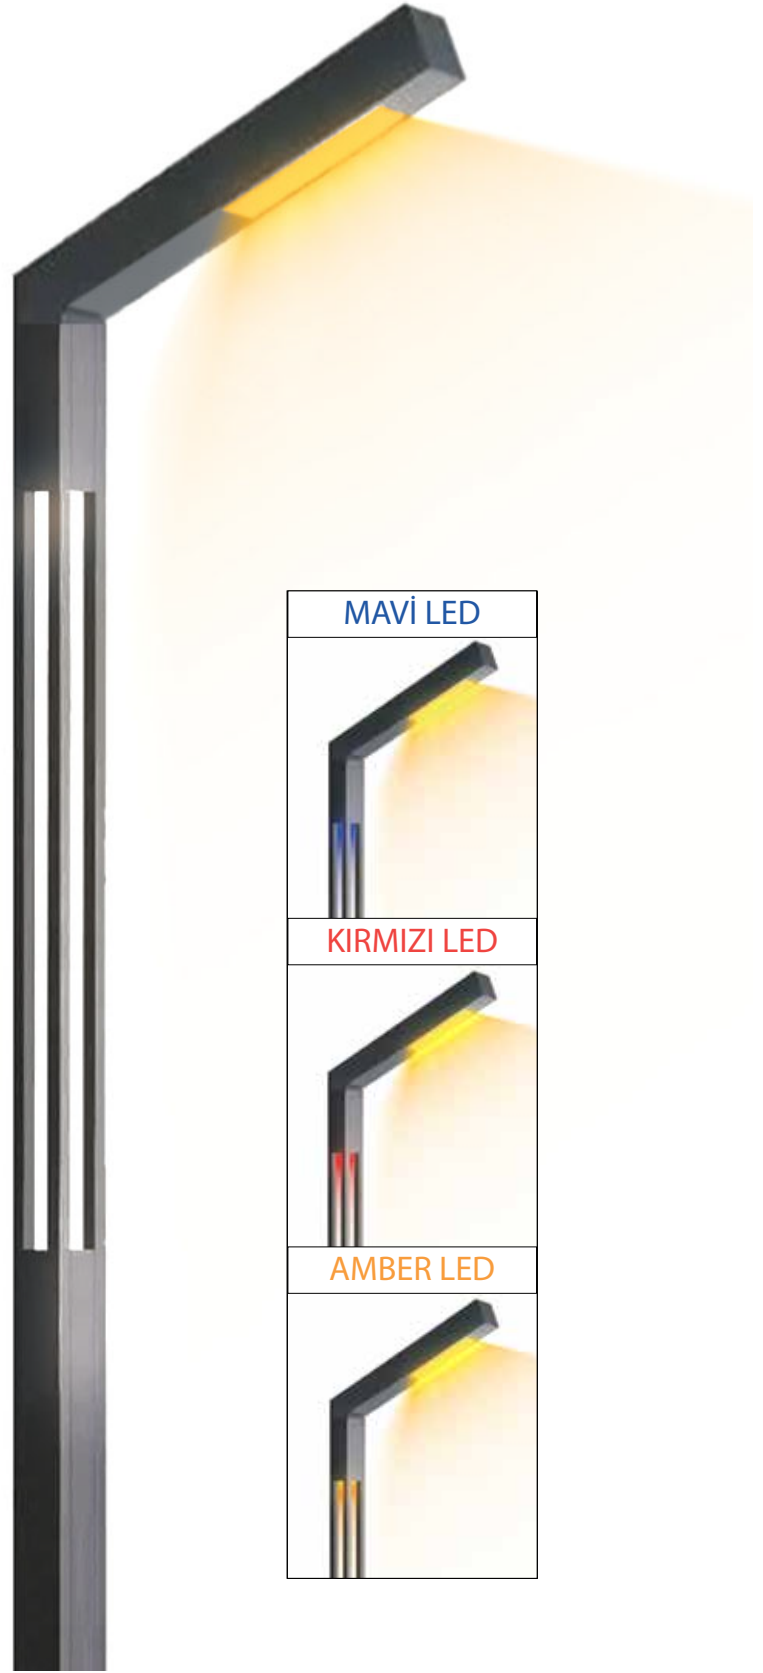

Özellikler / Specification

- Korozyona dayanıklı alüminyum gövde
- IP 67 Enjeksiyon led modül
- Isıya ve vandalizme dayanıklı damperli cam
- Anıt üzerinde yere doğru led süsleme (amber, kırmızı, mavi led seneçikleri ile)
- Paslanmaz vidalar
- Silikon conta
- EN-60598 Avrupa Standartlarına uygundur
- Mekanik dayanım direnci IK 08
- Nem ve Toza karşı koruma sınıfı IP 66
- Elektriksel güvenlik sınıfı Class I

Yükseklik / WATT

3 Mt. 55 W	4 Mt. 55 W
LED SÜSLEME (Kırmızı, amber, mavi)	LED SÜSLEME (Kırmızı, amber, mavi)