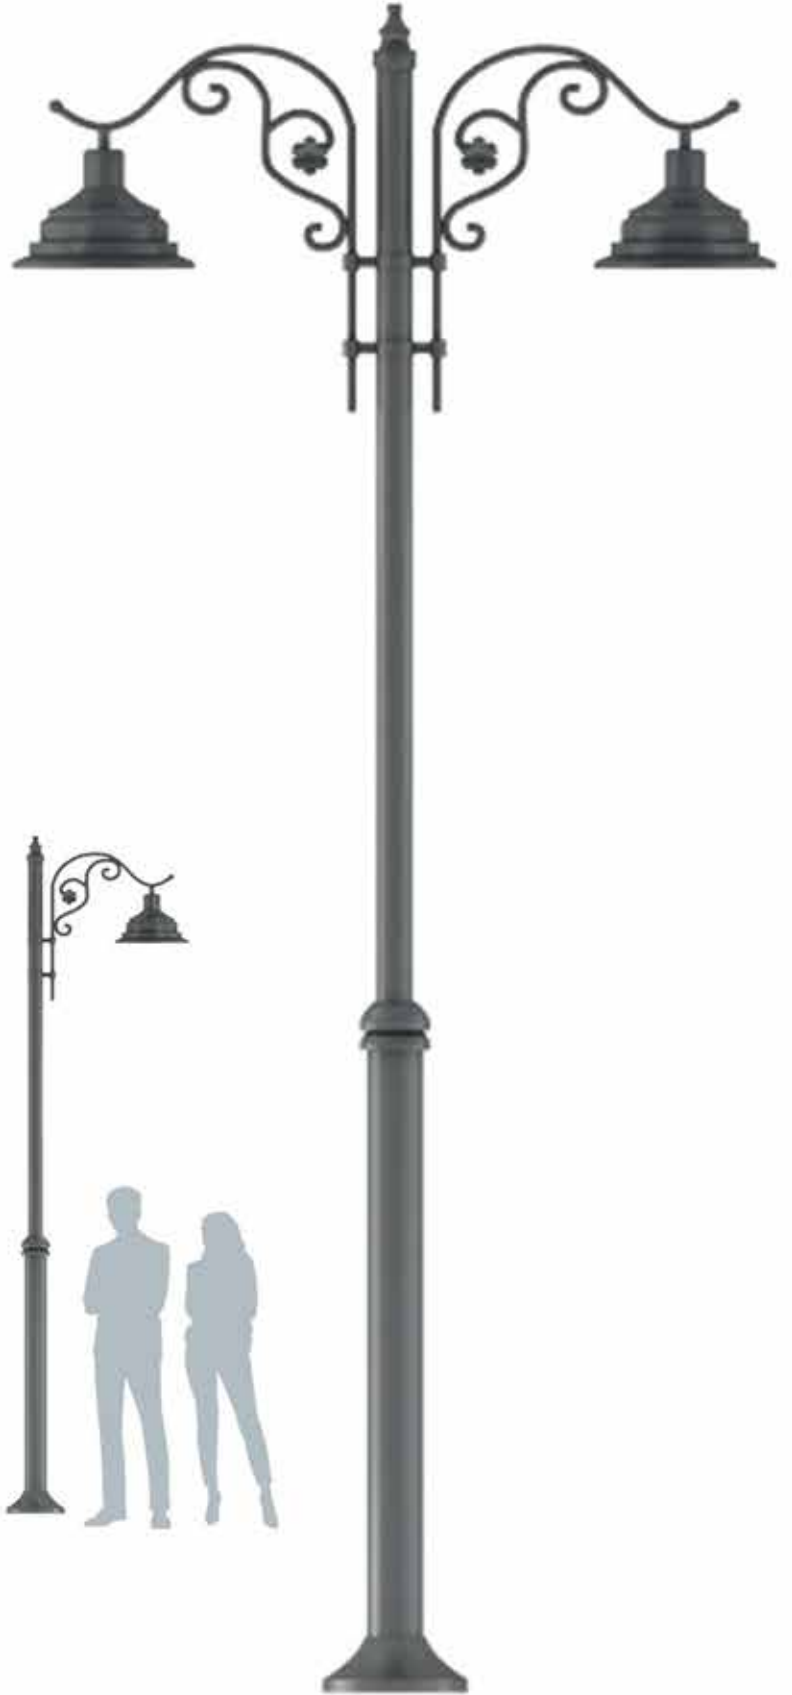

Yükseklik / WATT

3 Mt. 55W	4 Mt. 55W	5 Mt. 55W
--------------	--------------	--------------

3000-5000

MOSO

CREE
LEDs

MW
MEAN WELL

NICHIA

OSRAM
LED TECHNOLOGY INCLUDED