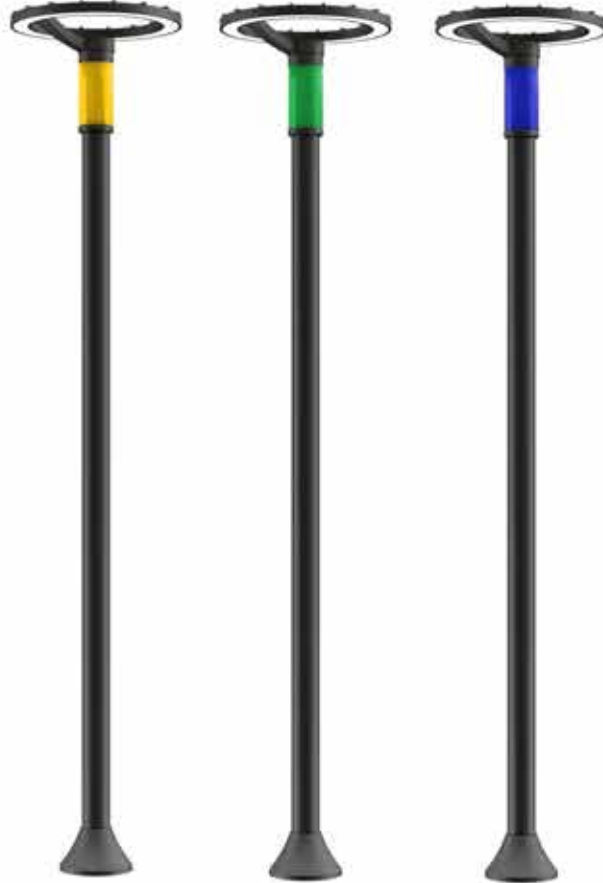

Yükseklik / WATT

3 MT.
55W

4 MT.
55W

MOSO®

CREE
LEDs

MW
MEAN WELL

NICHIA

OSRAM
LED TECHNOLOGY INCLUDED