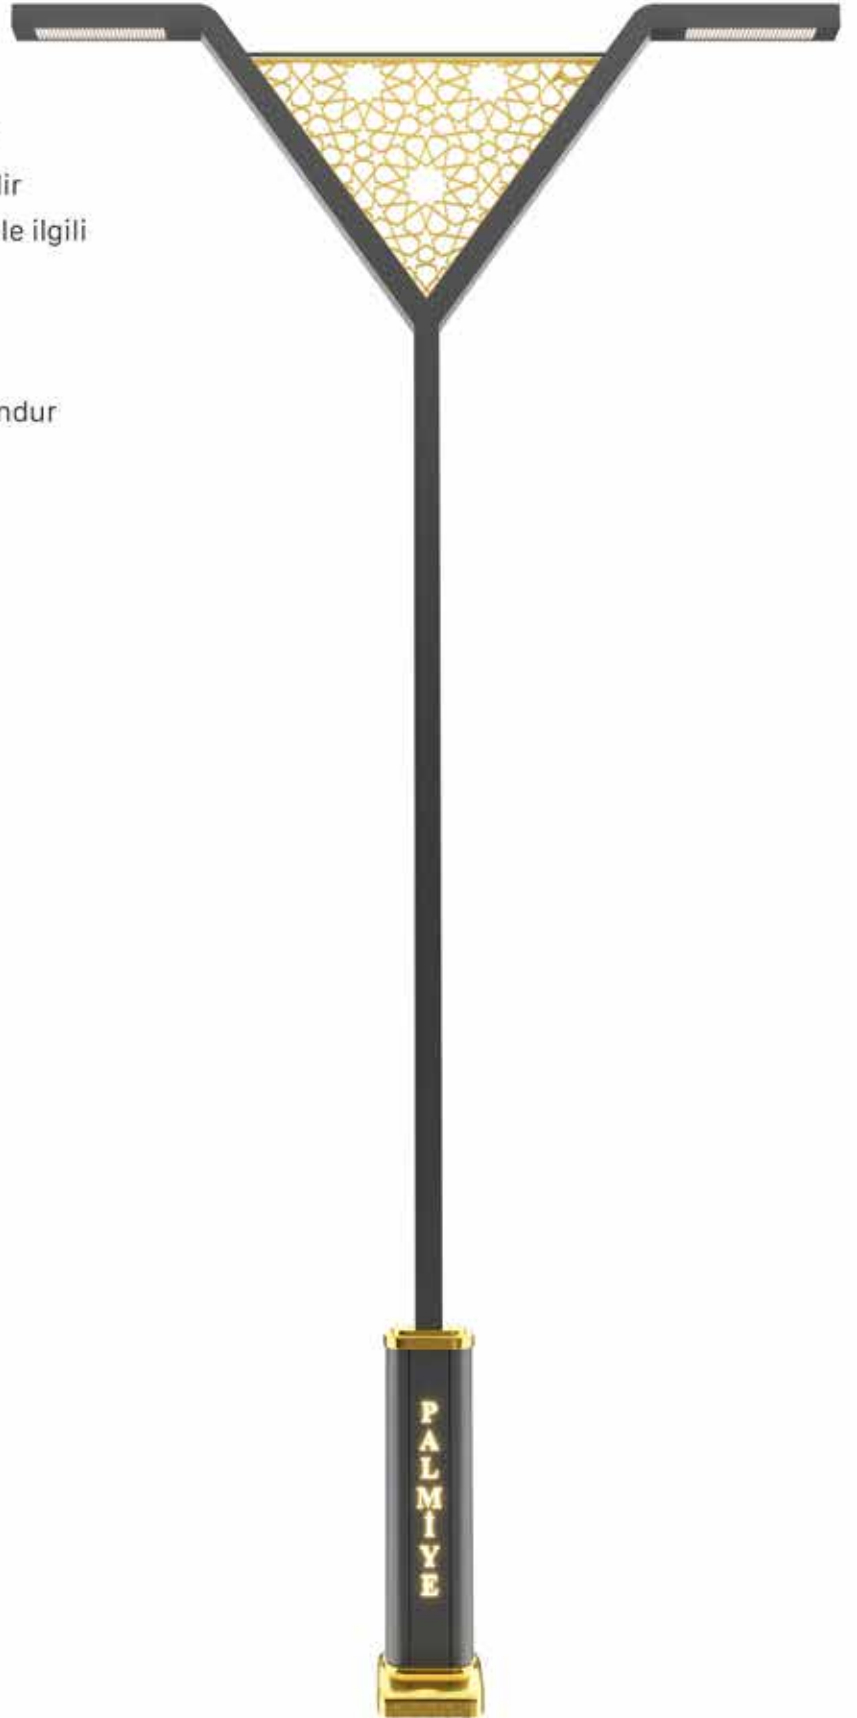

RADU

Özellikler / Specification

- Korozyona dayanıklı alüminyum gövde
- Alt kaide özel çekme alüminyum profildir
- Alt kaidede cnc lazer kesim teknolojisi ile ilgili kurumun ismi bulanmaktadır
- Paslanmaz vidalar
- Silikon conta
- EN-60598 Avrupa Standartlarına uygundur
- Mekanik dayanım direnci IK 08
- Nem ve Toza karşı koruma sınıfı IP 66
- Elektriksel güvenlik sınıfı Class I

Yükseklik / WATT

5+5 MT. 80-80W	6+6 MT. 80-80W	7+7 MT. 120-120W	8+8 MT. 120-120W

MOSO®

CREE
LEDs

MW
MEAN WELL

NICHIA

OSRAM
LED TECHNOLOGY INCLUDED

SAMSUNG

PHILIPS