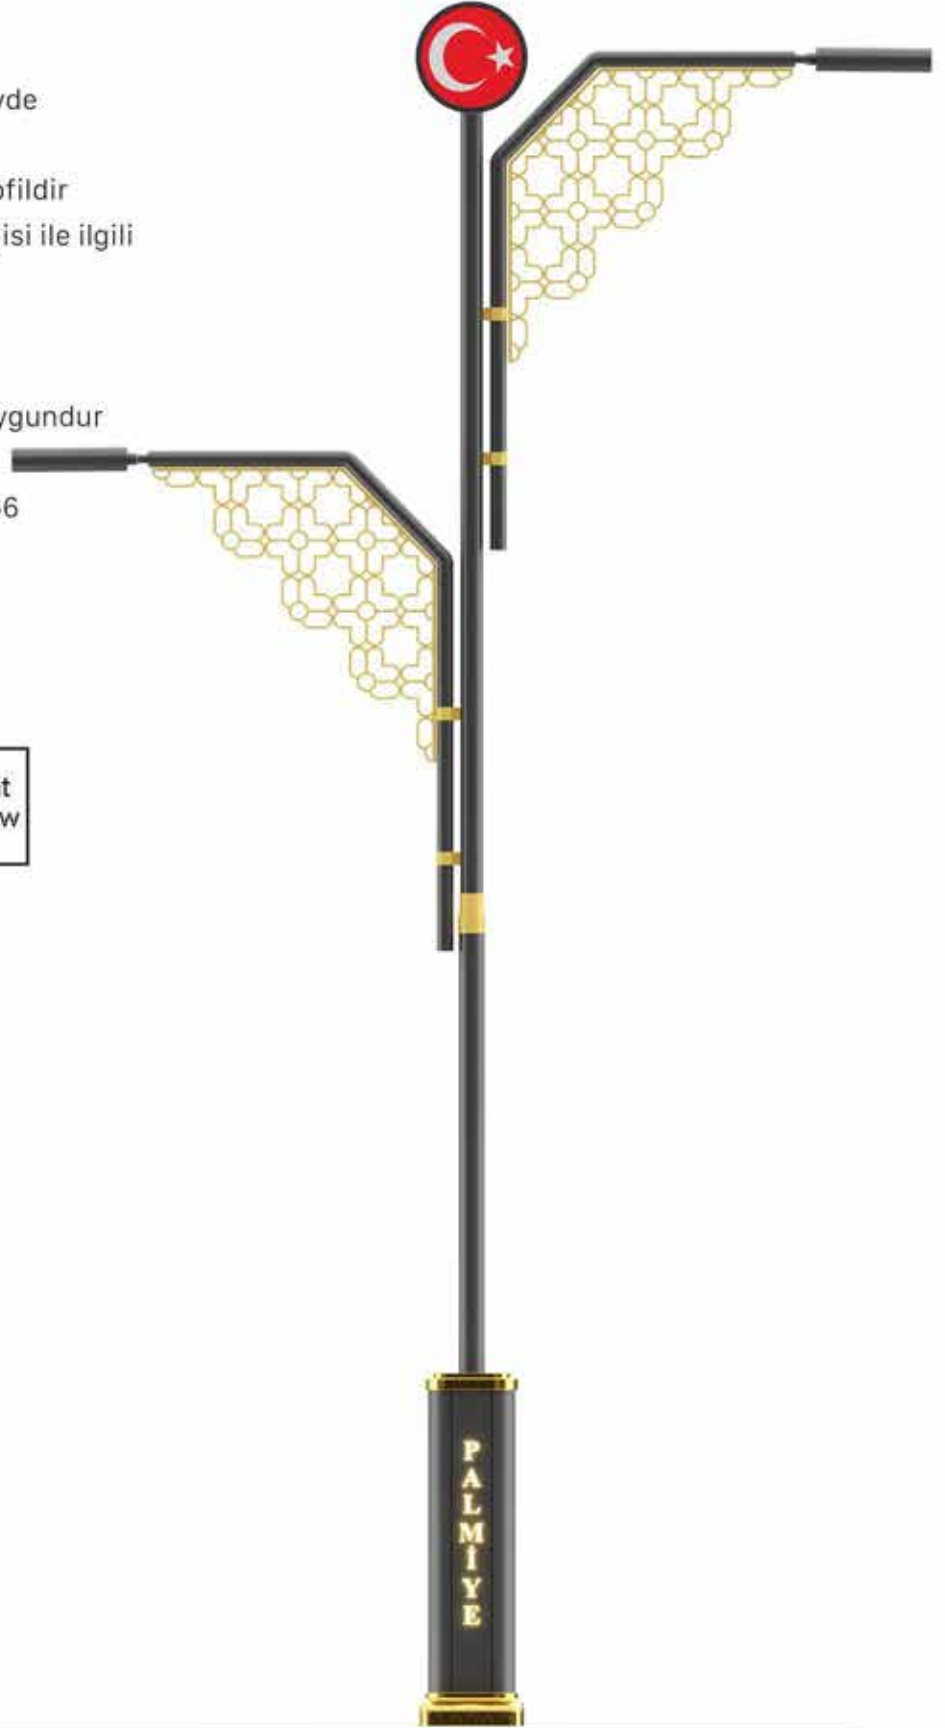

Yükseklik / WATT

3+5 mt 60-80w	4+6 mt 60-80w	5+7 mt 80-120w	6+8 mt 80-120w
------------------	------------------	-------------------	-------------------

MOSO®

CREE
LEDs

MW
MEAN WELL

NICHIA

OSRAM
LED TECHNOLOGY INCLUDED