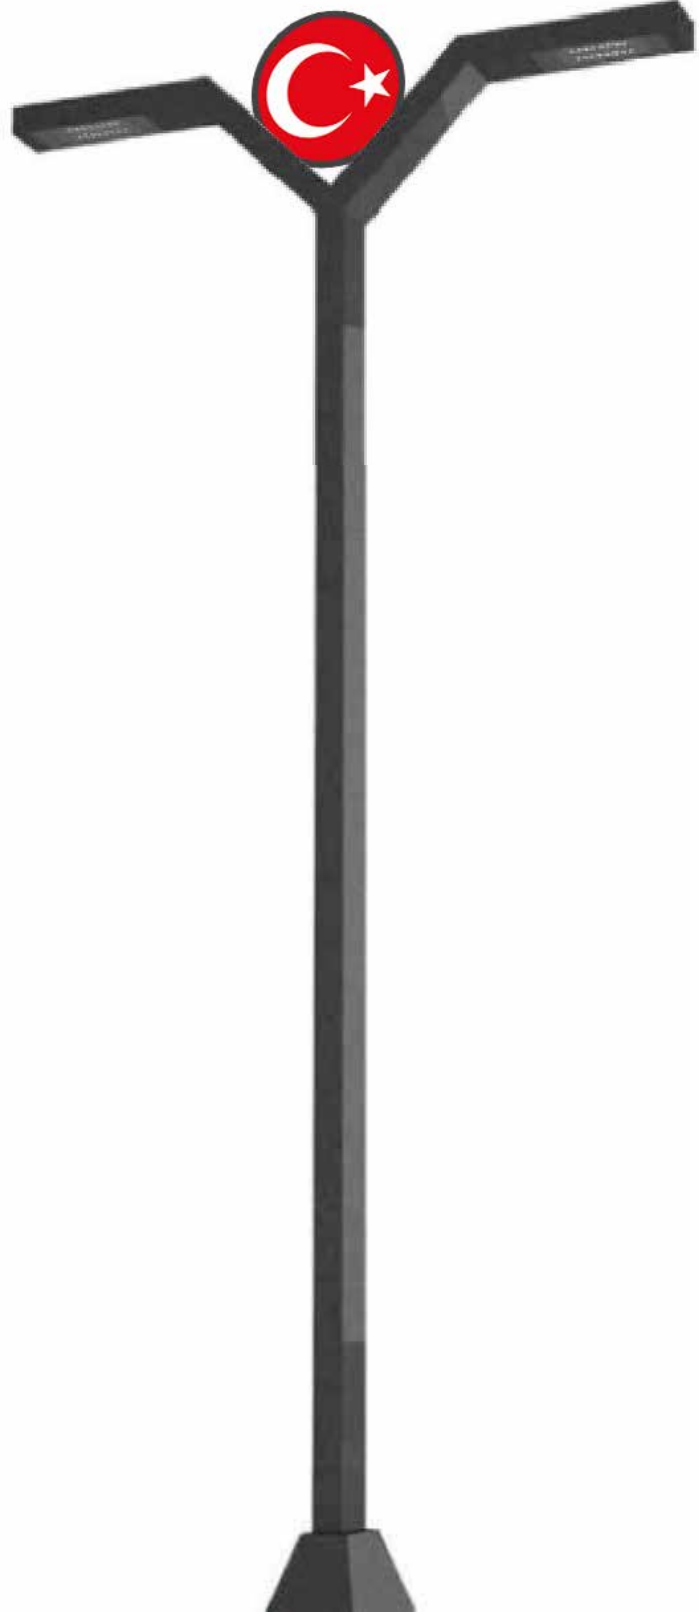

DULKA

Özellikler / Specification

- Korozyona dayanıklı Alüminyum gövde
- IP 67 Enjeksiyon led modül
- Isıya ve vandalizme dayanıklı damperli cam
- Paslanmaz vidalar
- Silikon conta
- EN-60598 Avrupa Standartlarına uygundur
- Mekanik dayanım direnci IK 08
- Nem ve Toza karşı koruma sınıfı IP 66
- Elektriksel güvenlik sınıfı Class I

Yükseklik / WATT

3+3 Mt. 2x55W	4+4 Mt. 2x55W	5+5 Mt. 2x55W	6+6 Mt. 2x55W

SOĞUTUCU LED MODÜL DETAYI

MOSO

CREE
LEDs

MW
MEAN WELL

NICHIA

OSRAM
LED TECHNOLOGY INCLUDED

SAMSUNG

PHILIPS