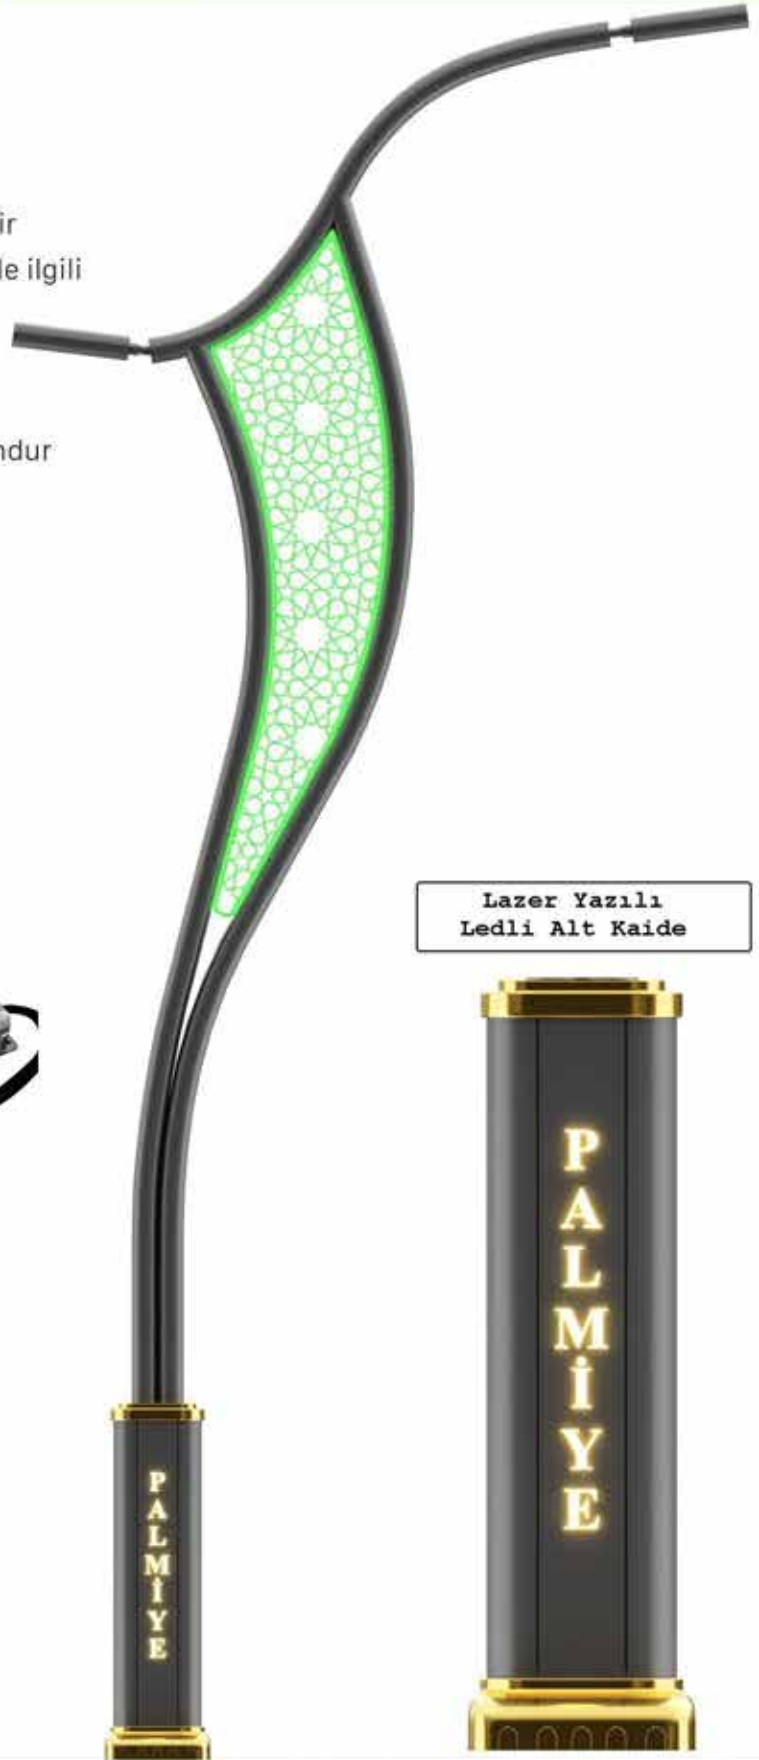

TİTANYUM v2

Özellikler / Specification

- Korozyona dayanıklı alüminyum gövde
- Kurumlara özel logo
- Alt kaide özel çekme alüminyum profildir
- Alt kaidede cnc lazer kesim teknolojisi ile ilgili kurumun ismi bulanmaktadır
- Paslanmaz vidalar
- Silikon conta
- EN-60598 Avrupa Standartlarına uygundur
- Mekanik dayanım direnci IK 08
- Nem ve Toza karşı koruma sınıfı IP 66
- Elektriksel güvenlik sınıfı Class I

Yükseklik / WATT

3 + 4 MT. 60-80w	4 + 5 MT. 60-80w	5 + 6 MT. 60-80w	6 + 7 MT. 80-110w

ENEC BELGELİ - IP67
TAM PROFESYONEL LED DRİVER

MOSO®

CREE
LEDs

MW
MEAN WELL

NICHIA

OSRAM
LED TECHNOLOGY INCLUDED

SAMSUNG

PHILIPS