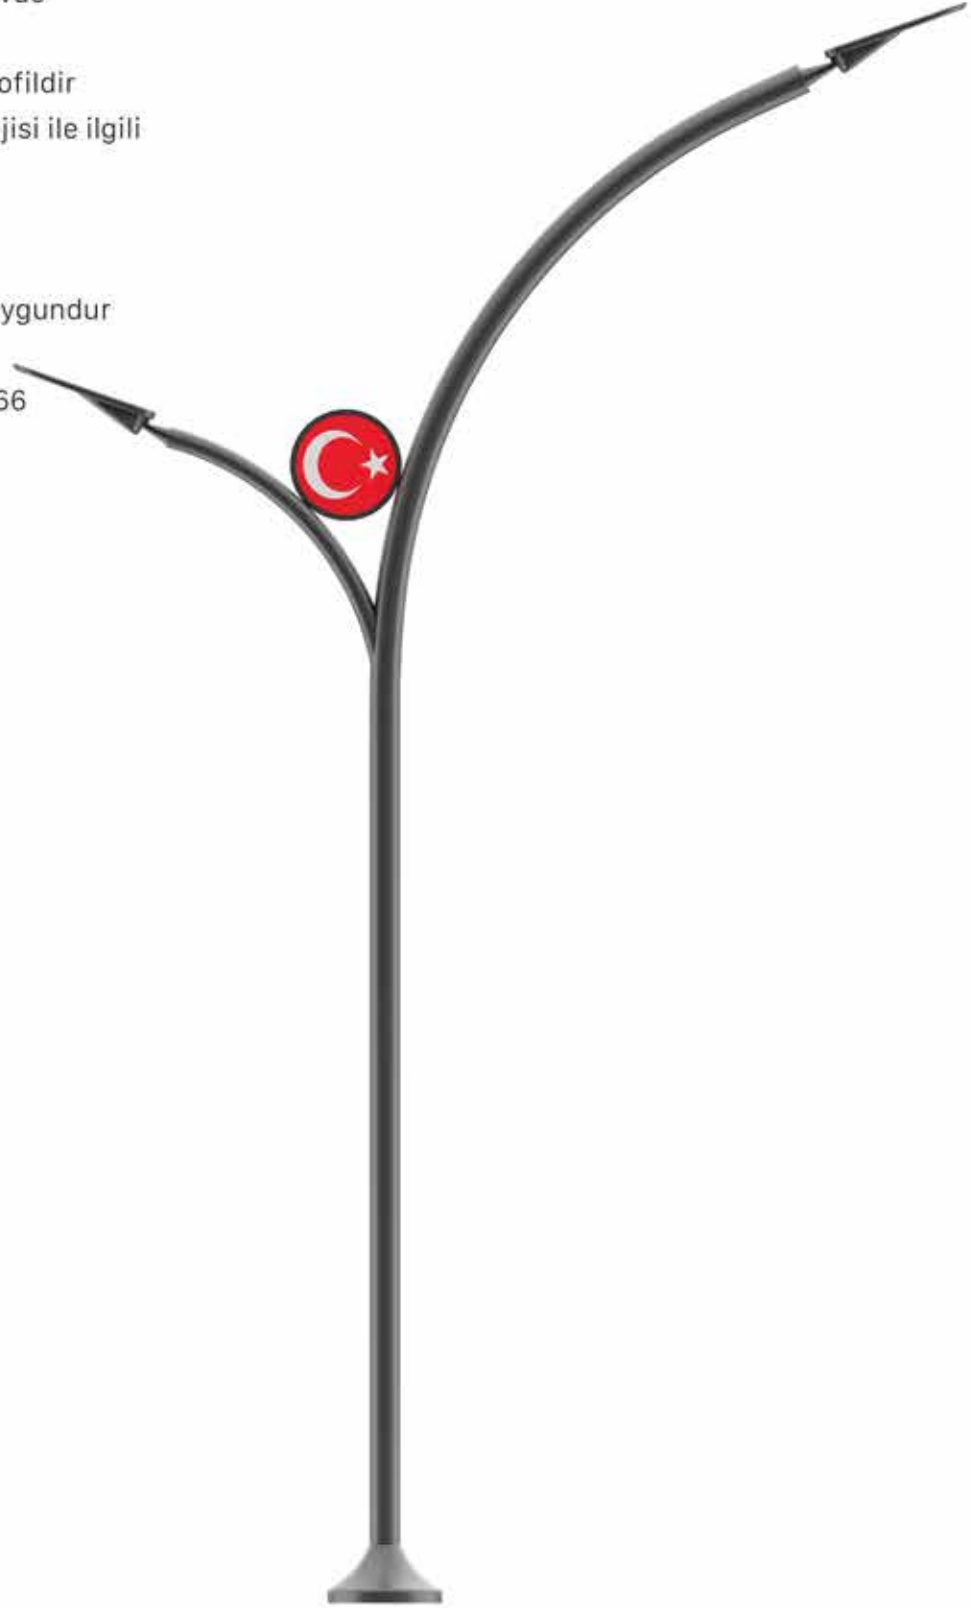

ELDOR

Özellikler / Specification

- Korozyona dayanıklı alüminyum gövde
- Kurumlara özel logo
- Alt kaide özel çekme alüminyum profildir
- Alt kaidede cnc lazer kesim teknolojisi ile ilgili kurumun ismi bulanmaktadır
- Paslanmaz vidalar
- Silikon conta
- EN-60598 Avrupa Standartlarına uygundur
- Mekanik dayanım direnci IK 08
- Nem ve Toza karşı koruma sınıfı IP 66
- Elektriksel güvenlik sınıfı Class I

Yükseklik / WATT

3+5 mt 60-80w	4+6 mt 60-80w	5+7 mt 80-120w	6+8 mt 80-120w

MOSO®

CREE
LEDs

MW
MEAN WELL

NICHIA

OSRAM
LED TECHNOLOGY INCLUDED

SAMSUNG

PHILIPS