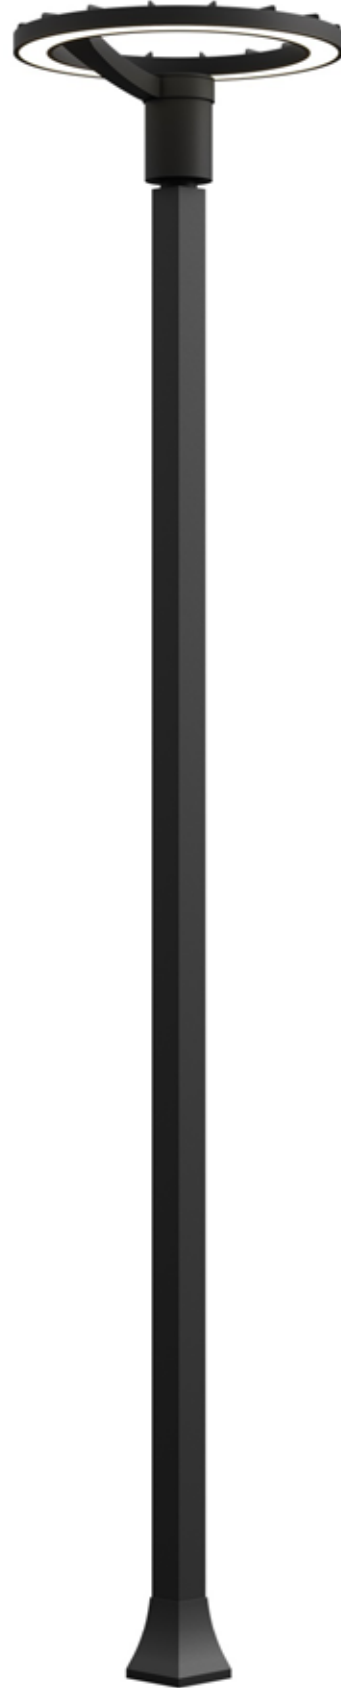

Yükseklik / WATT

3 MT.
55W

4 MT.
55W

MOSO®

CREE
LEDs

MW
MEAN WELL

NICHIA

OSRAM
LED TECHNOLOGY INCLUDED