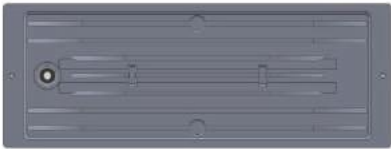

Özellikler / Specification

- Korozyona dayanıklı Alüminyum gövde
- IP 67 Enjeksiyon led modül
- Isıya ve vandalizme dayanıklı damperli cam
- Paslanmaz vidalar
- Silikon conta
- EN-60598 Avrupa Standartlarına uygundur
- Mekanik dayanım direnci IK 08
- Nem ve Toza karşı koruma sınıfı IP 66
- Elektriksel güvenlik sınıfı Class I

Yükseklik / WATT

3 Mt. 55W	4 Mt. 55W	5 Mt. 55W	6 Mt. 2x55W	7 Mt. 2x55W

SOĞUTUCU LED MODÜL DETAYI

MOSO

CREE
LEDs

MW
MEAN WELL

NICHIA

OSRAM
LED TECHNOLOGY INCLUDED

SAMSUNG

PHILIPS