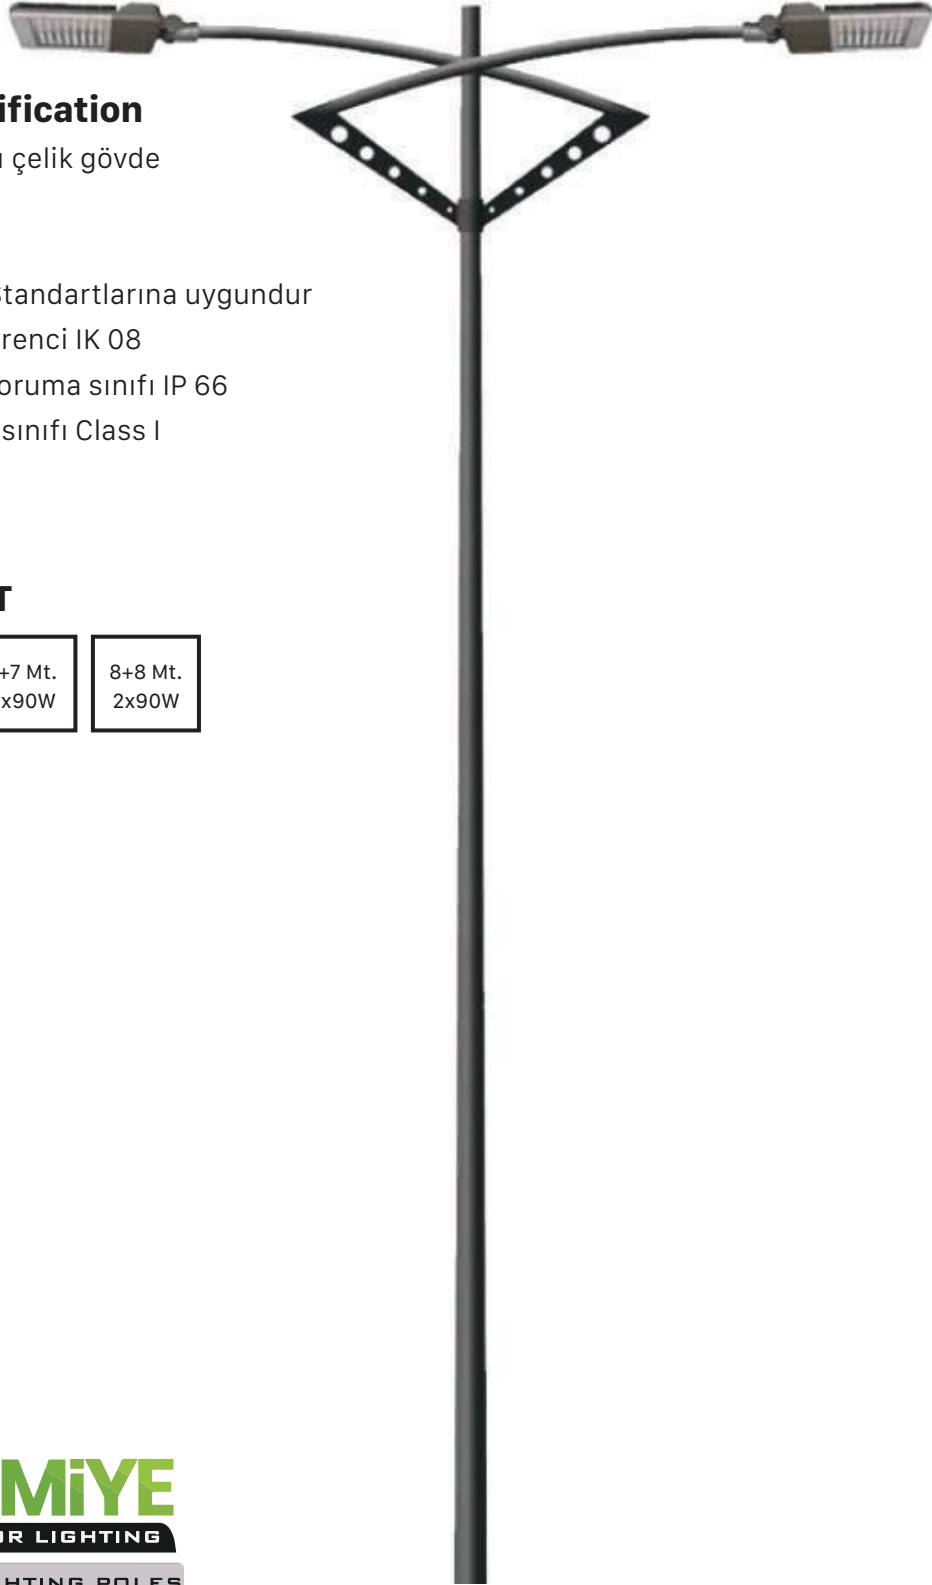

ASMA V2

Özellikler / Specification

- Korozyona dayanıklı çelik gövde
- Paslanmaz vidalar
- Silikon conta
- EN-60598 Avrupa Standartlarına uygundur
- Mekanik dayanım direnci IK 08
- Nem ve Toza karşı koruma sınıfı IP 66
- Elektriksel güvenlik sınıfı Class I

Yükseklik / WATT

5+5 Mt. 2x70W	6+6 Mt. 2x70W	7+7 Mt. 2x90W	8+8 Mt. 2x90W

MOSO®

CREE
LEDs

MW
MEAN WELL

NICHIA

OSRAM
LED TECHNOLOGY INCLUDED

SAMSUNG

PHILIPS