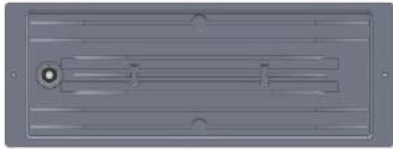

Özellikler / Specification

- Korozyona dayanıklı Alüminyum gövde
- IP 67 Enjeksiyon led modül
- Isıya ve vandalizme dayanıklı damperli cam
- Paslanmaz vidalar
- Silikon conta
- EN-60598 Avrupa Standartlarına uygundur
- Mekanik dayanım direnci IK 08
- Nem ve Toza karşı koruma sınıfı IP 66
- Elektriksel güvenlik sınıfı Class I

Yükseklik / WATT

3+4 Mt. 2x40W	4+5 Mt. 2x40W	5+6 Mt. 2x55W

SOĞUTUCU LED MODÜL DETAYI

MOSO®

CREE
LEDs

MW
MEAN WELL

NICHIA

OSRAM
LED TECHNOLOGY INCLUDED

SAMSUNG

PHILIPS