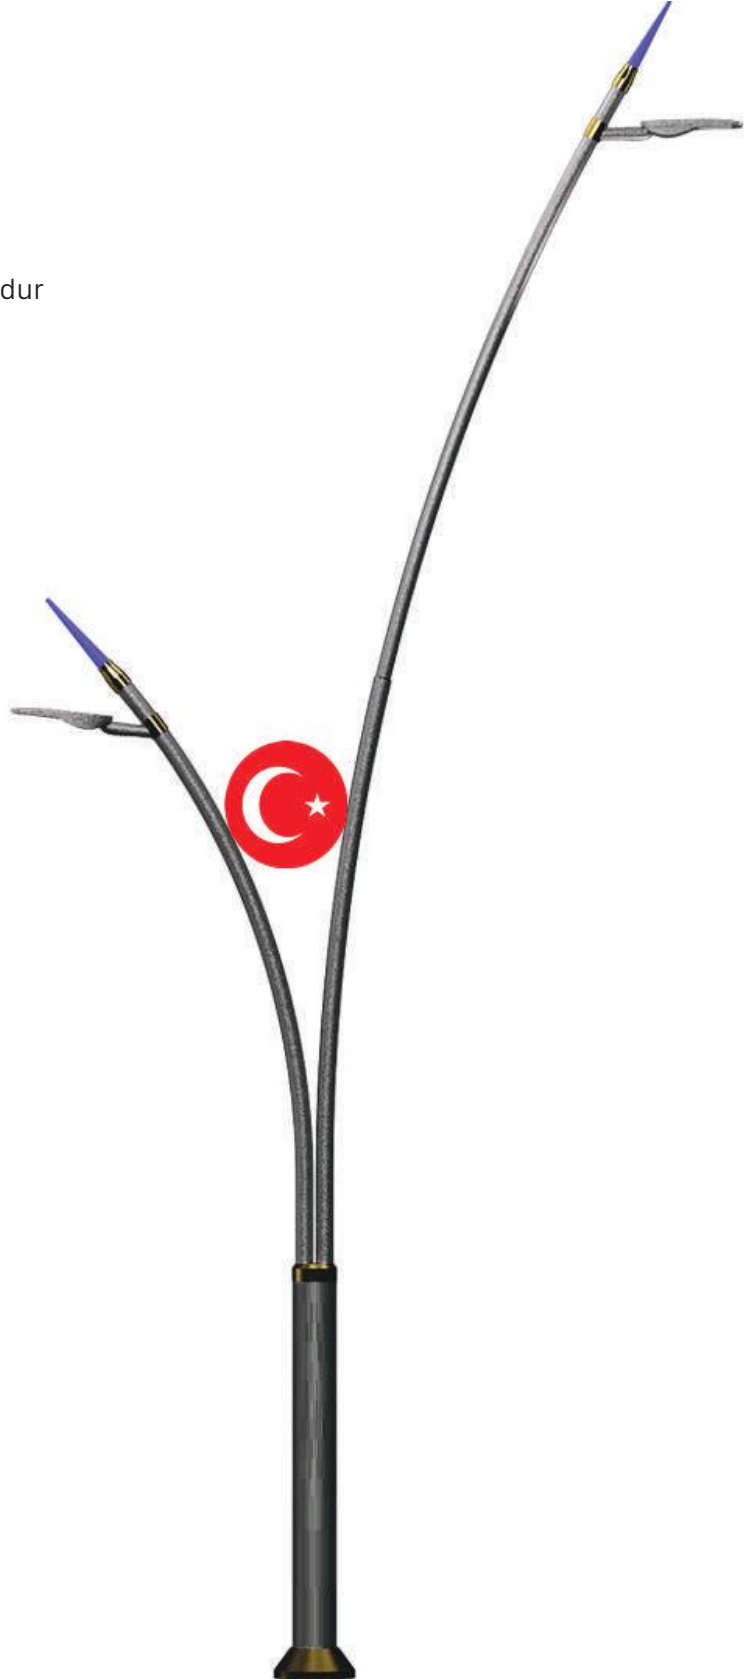

Özellikler / Specification

- Korozyona dayanıklı çelik gövde
- Kurumlara özel ışıklı logo
- Power led tepe led süsleme
- Paslanmaz vidalar
- Silikon conta
- EN-60598 Avrupa Standartlarına uygundur
- Mekanik dayanım direnci IK 08
- Nem ve Toza karşı koruma sınıfı IP 66
- Elektriksel güvenlik sınıfı Class I

Yükseklik / WATT

3+5Mt. 30+70W	4+6Mt. 30+70W	5+7Mt. 60+90W	6+8Mt. 90+120W

MOSO®

CREE
LEDs

MW
MEAN WELL

NICHIA

OSRAM
LED TECHNOLOGY INCLUDED

SAMSUNG

PHILIPS